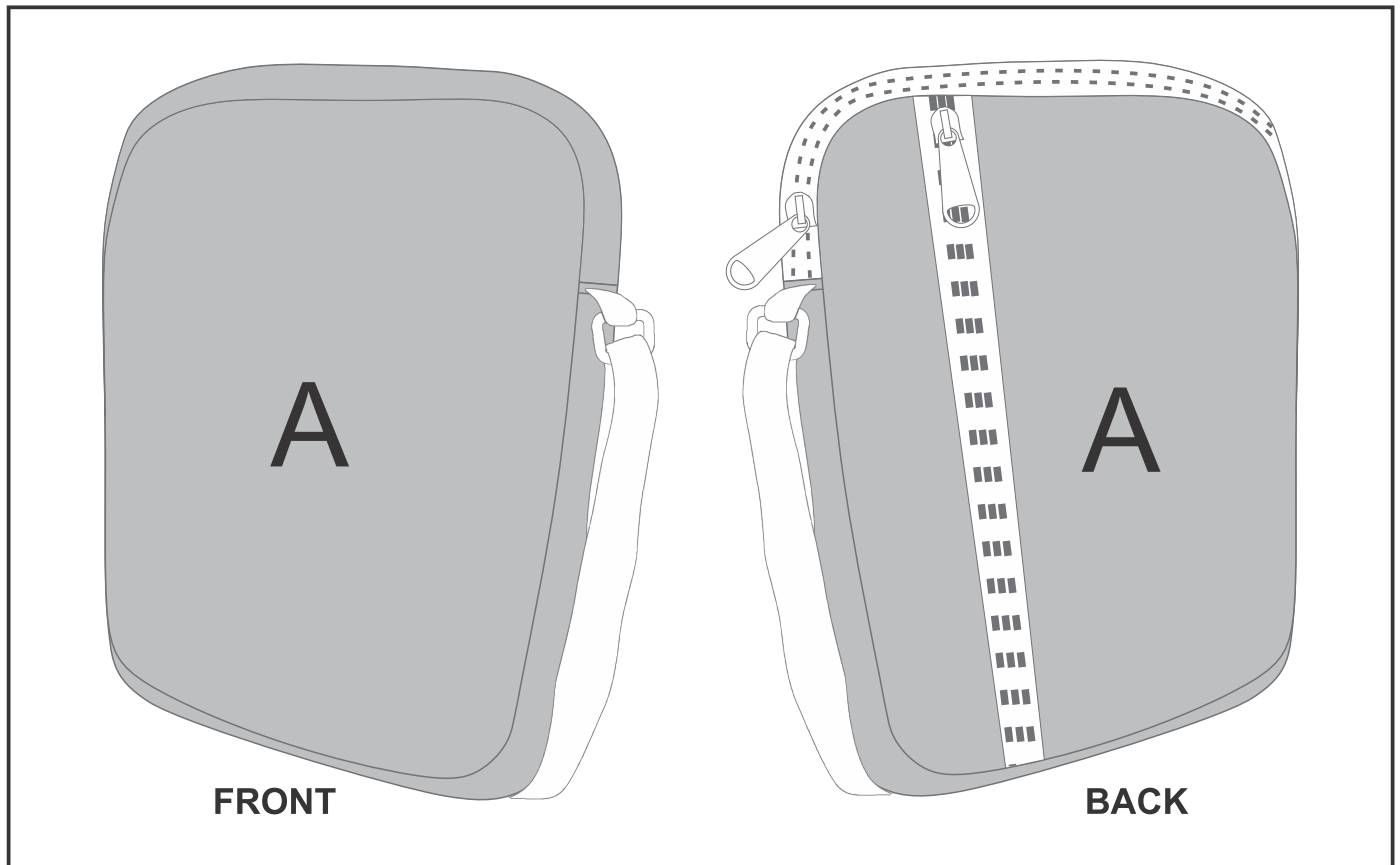

# SG-HP-27-G

### Need to know:

- Includes 1-Position Sublimation (setup fees apply)
- **Please Note: We cannot guarantee 100% logo Alignment on all Brandable Panels.**

#### **Position A**

1. Custom Sublimation A (CPSUB-A)  
Full Colour  
Size: 462mm wide x 618mm high